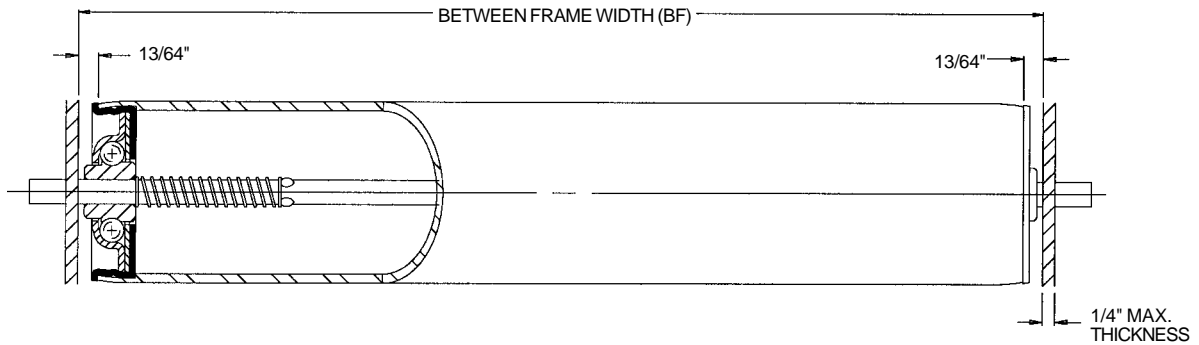

Roller 1.9 in. O.D. x 13 ga. - 1/4 in. Round Axle

Description:

Tube: 1.9 in. O.D. (1 7/8 in. actual) x 13 ga. (.095 in.)

Axle: 1/4 in. Round

Bearing No.: 102188 - Plain

Spring No.: 25279

Weight (lbs.): 0.34 + 0.12 x BF

Roller No.: 28502 - BF

BF Range: 7 - 28

ROLLER CAPACITY CHART (LBS.)			
BF*	Bearing No. 102188	BF*	Bearing No. 102188
7	175	18	67
8	156	19	63
9	138	20	60
10	124	21	57
11	111	22	54
12	102	23	51
13	93	24	49
14	86	25	47
15	80	26	45
16	75	27	44
17	70	28	42

* Between Frame Widths available from 7 in. to 28 in.

Roller 1.9 in. O.D. x 13 ga. - 5/16 in. Round Axle

Roller No. 28503 - BF

Description:

Tube: 1.9 in. O.D. (1 7/8 in. actual) x 13 ga. (.095 in.)

Axle: 5/16 in. Round

Spring No.: 31441

Pin No.: 101136

Weight (lbs.): 0.34 + 0.13 x BF

Roller No.	Bearing No.	Retained	BF
28503 - BF	102259 - Plain	Pin	3 - 39
38184 - BF	102259 - Plain	Spring	7 - 39

ROLLER CAPACITY CHART (LBS.)			
BF*	Bearing No. 102259	BF*	Bearing No. 102259
7	220	25	115
9	220	27	106
11	220	29	99
13	220	31	92
15	196	33	87
17	172	35	82
19	153	37	77
21	138	39	73
23	126		