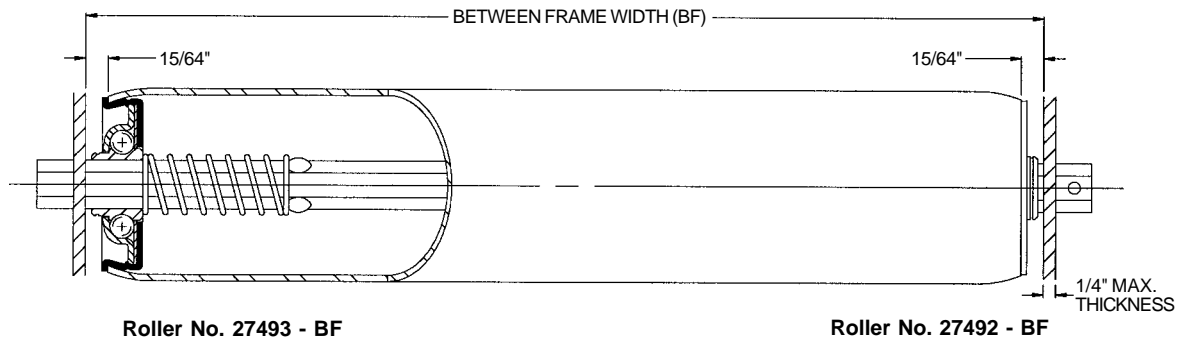

Roller 2 in. O.D. x 16 ga. - 7/16 in. Hex Axle

Roller No. 27493 - BF

Roller No. 27492 - BF

Description:

- Tube:** 2 in. O.D. x 16 ga. (.065 in.)
- Axle:** 7/16 in. Hex
- Spring No.:** 11375
- Pin No.:** 101010
- Weight (lbs.):** 0.35 + 0.16 x BF

Roller No.	Bearing No.	Retained	BF
27492 - BF	102160 - Plain	Pin	4 - 63
27493 - BF	102160 - Plain	Spring	6 - 63

ROLLER CAPACITY CHART (LBS.)			
BF*	Bearing No. 102160	BF*	Bearing No. 102160
7	260	37	260
10	260	40	260
13	260	43	260
16	260	46	260
19	260	49	244
22	260	52	230
25	260	55	217
28	260	58	206
31	260	61	195
34	260	63	189

* Other Between Frame Widths available. See chart at left.

Roller 2 in. O.D. x 14 ga. - 7/16 in. Hex Axle

Roller No. 27422 - BF

Roller No. 27421 - BF

Description:

- Tube:** 2 in. O.D. x 14 ga. (.083 in.)
- Axle:** 7/16 in. Hex
- Spring No.:** 11375
- Pin No.:** 101010
- Weight (lbs.):** 0.69 + 0.19 x BF

Roller No.	Bearing No.	Retained	BF
27421 - BF	102040 - Plain	Pin	3 - 63
27422 - BF	102040 - Plain	Spring	7 - 63

ROLLER CAPACITY CHART (LBS.)			
BF*	Bearing No. 102040	BF*	Bearing No. 102040
7	380	37	216
10	380	40	199
13	380	43	185
16	380	46	172
19	380	49	162
22	371	52	152
25	324	55	144
28	288	58	136
31	259	61	129
34	235	63	125