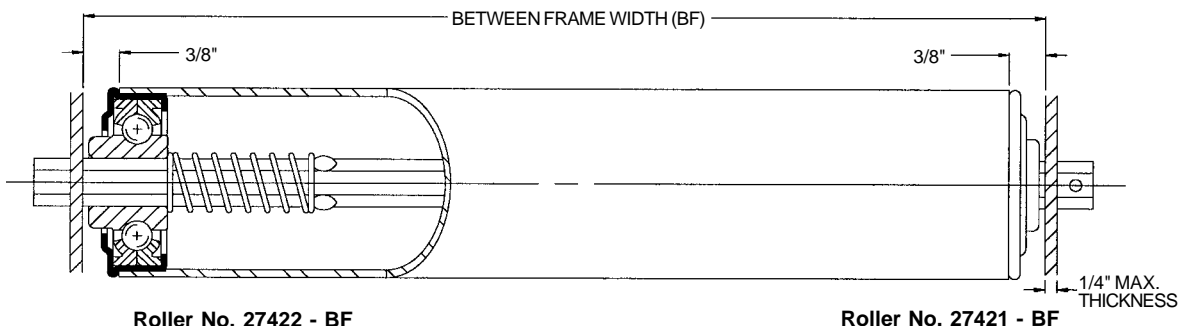

Roller 2 in. O.D. x 16 ga. - 7/16 in. Hex Axle

Roller No. 27493 - BF

Roller No. 27492 - BF

Description:

- Tube:** 2 in. O.D. x 16 ga. (.065 in.)
- Axle:** 7/16 in. Hex
- Spring No.:** 11375
- Pin No.:** 101010
- Weight (lbs.):** 0.35 + 0.16 x BF

Roller No.	Bearing No.	Retained	BF
27492 - BF	102160 - Plain	Pin	4 - 63
27493 - BF	102160 - Plain	Spring	6 - 63

ROLLER CAPACITY CHART (LBS.)			
BF*	Bearing No. 102160	BF*	Bearing No. 102160
7	260	37	260
10	260	40	260
13	260	43	260
16	260	46	260
19	260	49	244
22	260	52	230
25	260	55	217
28	260	58	206
31	260	61	195
34	260	63	189

* Other Between Frame Widths available. See chart at left.

Roller 2 in. O.D. x 14 ga. - 7/16 in. Hex Axle

Roller No. 27422 - BF

Roller No. 27421 - BF

Description:

- Tube:** 2 in. O.D. x 14 ga. (.083 in.)
- Axle:** 7/16 in. Hex
- Spring No.:** 11375
- Pin No.:** 101010
- Weight (lbs.):** 0.69 + 0.19 x BF

Roller No.	Bearing No.	Retained	BF
27421 - BF	102040 - Plain	Pin	3 - 63
27422 - BF	102040 - Plain	Spring	7 - 63

ROLLER CAPACITY CHART (LBS.)			
BF*	Bearing No. 102040	BF*	Bearing No. 102040
7	380	37	216
10	380	40	199
13	380	43	185
16	380	46	172
19	380	49	162
22	371	52	152
25	324	55	144
28	288	58	136
31	259	61	129
34	235	63	125