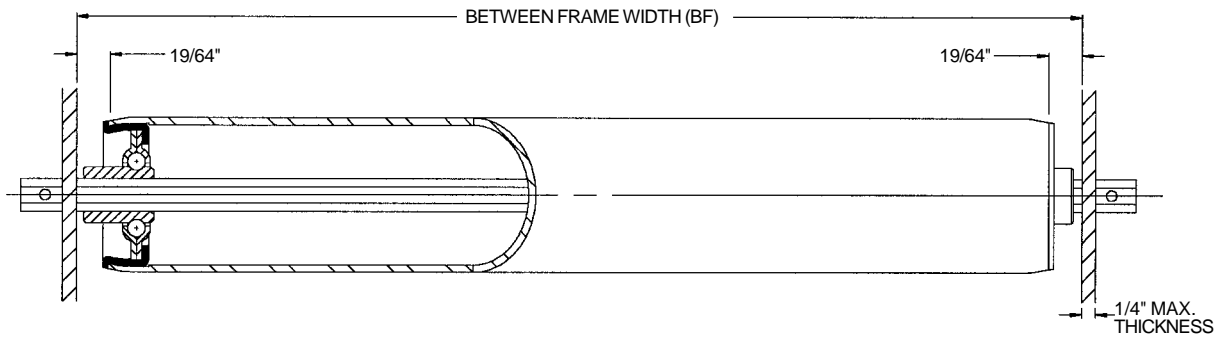

Roller 1 3/8 in. O.D. x 16 ga. - 1/4 in. Hex Axle

Description:

Tube: 1 3/8 in. O.D. x 16 ga. (.065 in.)

Axle: 1/4 in. Hex

Bearing No.: 102178 - Plain

Pin No.: 101136

Weight (lbs.): 0.11 + 0.12 x BF

Roller No.: 28481 - BF

BF Range: 4 - 27

ROLLER CAPACITY CHART (LBS.)			
BF*	Bearing No. 102178	BF*	Bearing No. 102178
7	94	18	54
8	94	19	51
9	94	20	49
10	94	21	46
11	93	22	44
12	84	23	42
13	77	24	40
14	71	25	38
15	66	26	37
16	62	27	35
17	58		

* Between Frame Widths available from 3 in. to 27 in.

Roller 1 3/8 in. O.D. x 16 ga. - 5/16 in. Round Axle

Roller No. 28482 - BF

Description:

Tube: 1 3/8 in. O.D. x 16 ga. (.065 in.)

Axle: 5/16 in. Round

Spring No.: 31441

Pin No.: 101136

Weight (lbs.): 0.12 + 0.13 x BF

Roller No.	Bearing No.	Retained	BF
28482 - BF	102241 - Plain	Pin	4 - 39
37819 - BF	102241 - Plain	Spring	6 - 39

ROLLER CAPACITY CHART (LBS.)			
BF*	Bearing No. 102241	BF*	Bearing No. 102241
7	120	25	90
9	120	27	83
11	120	29	77
13	120	31	72
15	120	33	68
17	120	35	64
19	120	37	60
21	108	39	57
23	98		