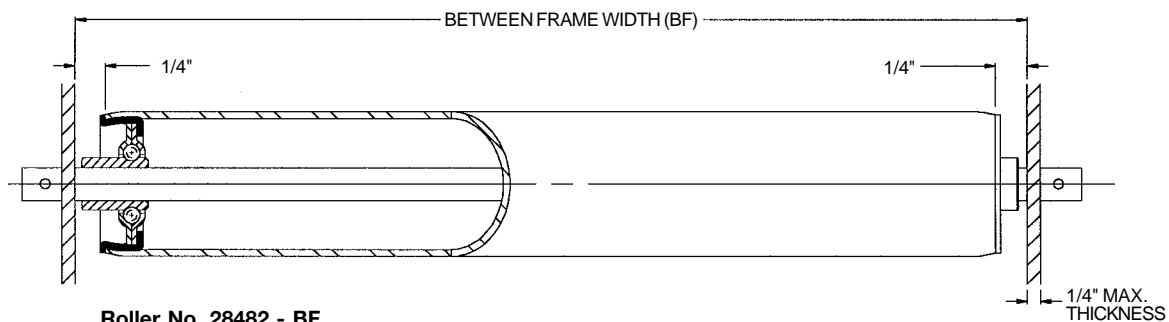

Roller 1 3/8 in. O.D. x 16 ga. - 1/4 in. Hex Axle

Description:

Tube: 1 3/8 in. O.D. x 16 ga. (.065 in.)

Axle: 1/4 in. Hex

Bearing No.: 102178 - Plain

Pin No.: 101136

Weight (lbs.): 0.11 + 0.12 x BF

Roller No.: 28481 - BF

BF Range: 4 - 27

ROLLER CAPACITY CHART (LBS.)			
BF*	Bearing No. 102178	BF*	Bearing No. 102178
7	94	18	54
8	94	19	51
9	94	20	49
10	94	21	46
11	93	22	44
12	84	23	42
13	77	24	40
14	71	25	38
15	66	26	37
16	62	27	35
17	58		

* Between Frame Widths available from 3 in. to 27 in.

Roller 1 3/8 in. O.D. x 16 ga. - 5/16 in. Round Axle

Roller No. 28482 - BF

Description:

Tube: 1 3/8 in. O.D. x 16 ga. (.065 in.)

Axle: 5/16 in. Round

Spring No.: 31441

Pin No.: 101136

Weight (lbs.): 0.12 + 0.13 x BF

Roller No.	Bearing No.	Retained	BF
28482 - BF	102241 - Plain	Pin	4 - 39
37819 - BF	102241 - Plain	Spring	6 - 39

ROLLER CAPACITY CHART (LBS.)			
BF*	Bearing No. 102241	BF*	Bearing No. 102241
7	120	25	90
9	120	27	83
11	120	29	77
13	120	31	72
15	120	33	68
17	120	35	64
19	120	37	60
21	108	39	57
23	98		