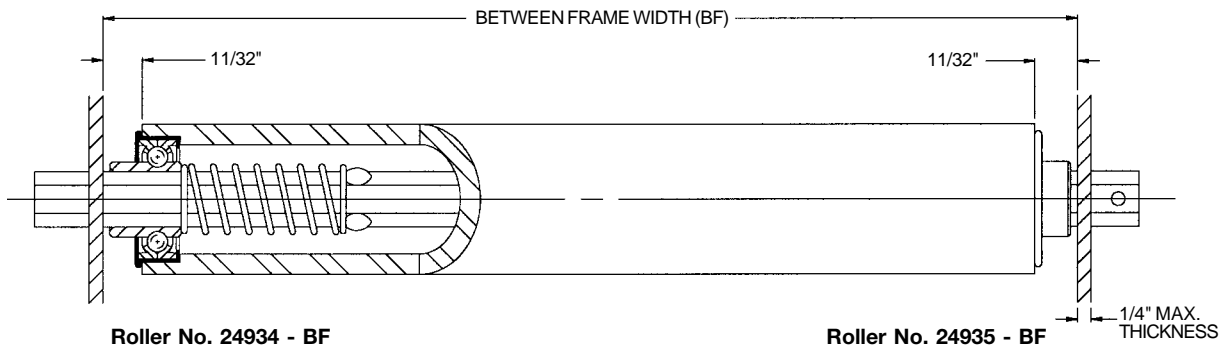

Roller 1 3/8 in. O.D. x 3/16 in. Wall - 7/16 in. Hex Axle

Roller No. 24934 - BF

Roller No. 24935 - BF

Description:

Tube: 1 3/8 in. O.D. x 3/16 in. Wall (.188 in.)

Axle: 7/16 in. Hex

Spring No.: 11375

Pin No.: 101010

Weight (lbs.): 0.10 + 0.25 x BF

Roller No.	Bearing No.	Retained	BF
24934 - BF	102126 - Plain	Spring	7 - 39
24935 - BF	102126 - Plain	Pin	3 - 39

ROLLER CAPACITY CHART (LBS.)			
BF*	Bearing No. 102126	BF*	Bearing No. 102126
7	150	25	150
9	150	27	150
11	150	29	150
13	150	31	150
15	150	33	150
17	150	35	150
19	150	37	150
21	150	39	150
23	150		

* Other Between Frame Widths available. See chart at left.