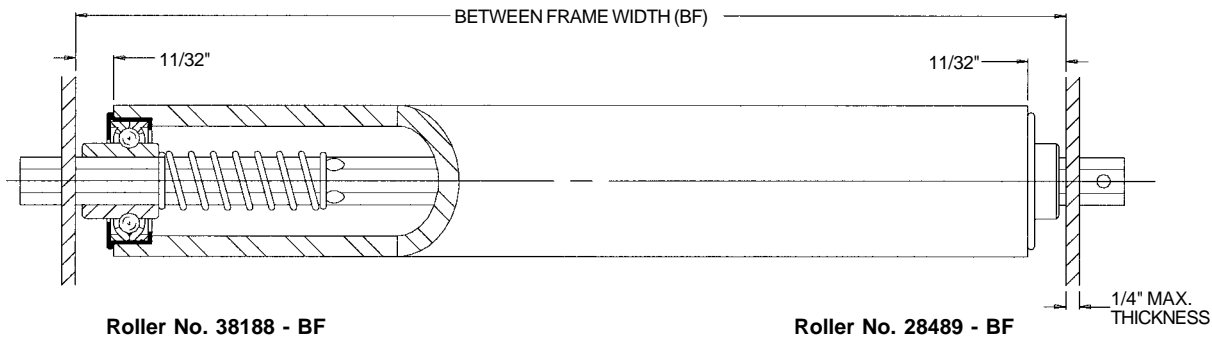

## Roller 1 3/8 in. O.D. x 3/16 in. Wall - 3/8 in. Hex Axle

Roller No. 38188 - BF

Roller No. 28489 - BF

### Description:

**Tube:** 1 3/8 in. O.D. x 3/16 in. Wall (.188 in.)

**Axle:** 3/8 in. Hex

**Spring No.:** 37379

**Pin No.:** 101010

**Weight (lbs.):** 0.10 + 0.23 x BF

Roller No.	Bearing No.	Retained	BF
28489 - BF	102176 - Plain	Pin	3 - 39
38188 - BF	102176 - Plain	Spring	7 - 39

## Roller 1 3/8 in. O.D. x 3/16 in. Wall - 7/16 in. Hex Axle

Roller No. 24934 - BF

Roller No. 24935 - BF

### Description:

**Tube:** 1 3/8 in. O.D. x 3/16 in. Wall (.188 in.)

**Axle:** 7/16 in. Hex

**Spring No.:** 11375

**Pin No.:** 101010

**Weight (lbs.):** 0.10 + 0.25 x BF

Roller No.	Bearing No.	Retained	BF
24934 - BF	102126 - Plain	Spring	7 - 39
24935 - BF	102126 - Plain	Pin	3 - 39