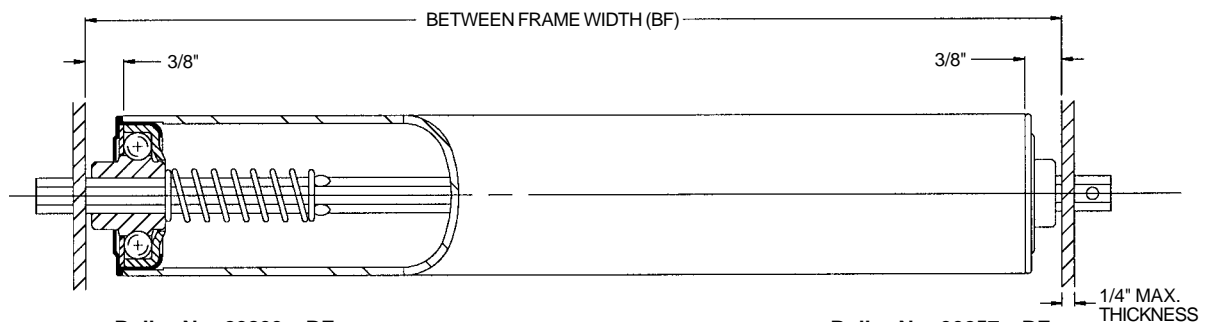

Roller 1 3/8 in. O.D. x 3/16 in. Wall - 1/2 in. Round Axle

Roller No. 37948 - BF

Roller No. 28490 - BF

Description:

Tube: 1 3/8 in. O.D. x 3/16 in. Wall (.188 in.)

Axle: 1/2 in. Round

Spring No.: 11375

Pin No.: 101010

Weight (lbs.): $0.18 + 0.25 \times \text{BF}$

Roller No.	Bearing No.	Retained	BF
28490 - BF	102172 - Plain	Pin	3 - 39
37948 - BF	102172 - Plain	Spring	7 - 39

ROLLER CAPACITY CHART (LBS.)			
BF*	Bearing No. 102172	BF*	Bearing No. 102172
7	80	25	80
9	80	27	80
11	80	29	80
13	80	31	80
15	80	33	80
17	80	35	80
19	80	37	80
21	80	39	80
23	80		80

* Other Between Frame Widths available. See chart at left.

Roller 1 5/8 in. O.D. x 14 ga. - 5/16 in. Hex Axle

Roller No. 29893 - BF

Roller No. 30257 - BF

Description:

Tube: 1 5/8 in. O.D. x 14 ga. (.083 in.)

Axle: 5/16 in. Hex

Spring No.: 11372

Pin No.: 101136

Weight (lbs.): $0.41 + 0.14 \times \text{BF}$

Roller No.	Bearing No.	Retained	BF
29893 - BF	102145 - Plain	Spring	7 - 39
30257 - BF	102145 - Plain	Pin	3 - 39